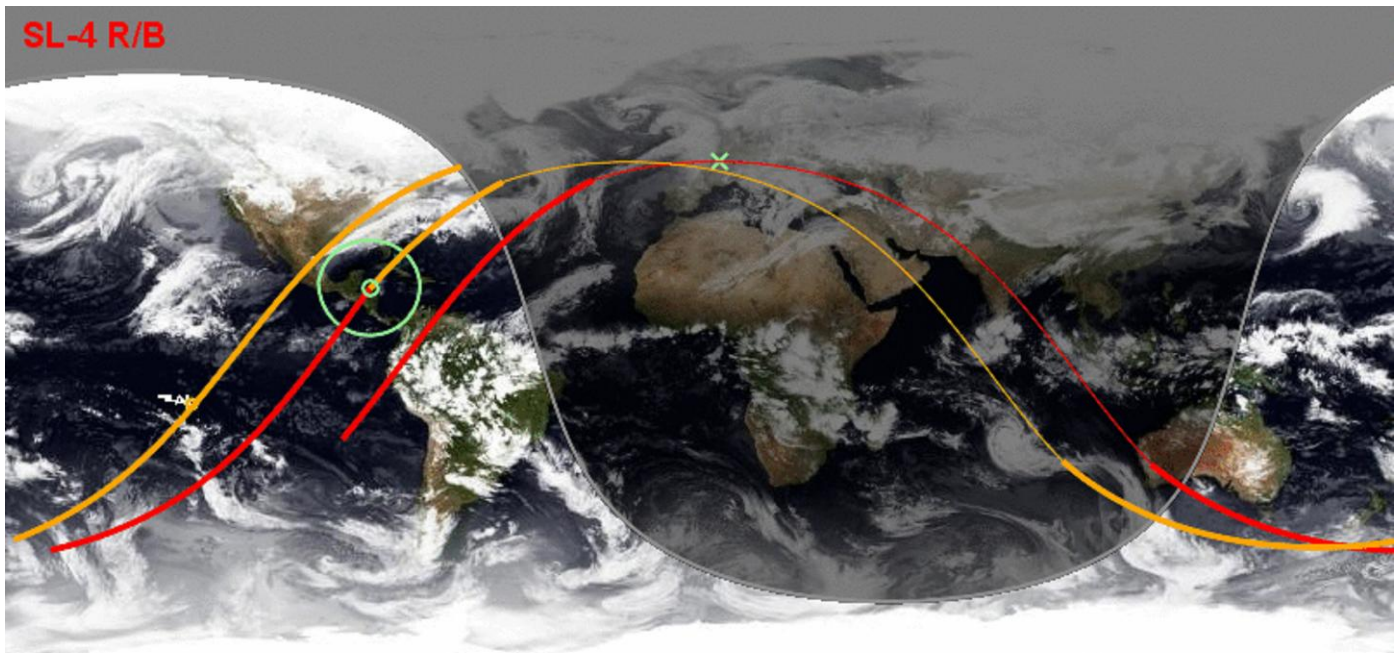

The Calculated Sky

Select start of calculation:

Date: A.D.
 Time: : : : in TDT

geipan
Charleville-Mézières,
France, France

Easting: 4.726
 Northing: 49.762
 Time zone: CET/
 CEST

·

Local Sponsors: Your name?

set TDT equal to UTC (deltaT=0 sec)

Name: **SL-4 Rocket**
 Decayed: 13 Feb 2013
 Brightness: 5.0 mag (at 1000 km, 50% illuminated)
 0.4 mag (at perigee, full illumination)
 USSPACECOM Nr: **39083** Internat. Designator: **2013-007B**
 Orbit: 172.7 x 199.4 km, 88.2min Inclination: 51.6°
 Age Elements: 1 days

Cloud map from 13/02/2013 21:00 UTC

The green circle shows the position of the selected spacecraft, and its area of visibility at the time requested. The ground track (red/orange) is plotted for the time interval covering 2.3 orbital period(s); most of the satellites move from left to the right, i.e., eastwards. The track is red for times prior to listed time, and orange after this time. A thin satellite ground track and footprint outline indicates the satellite is in the shadow of Earth and not visible by optical means. The yellow dot is the position with the Sun directly overhead, and the green cross is your position.