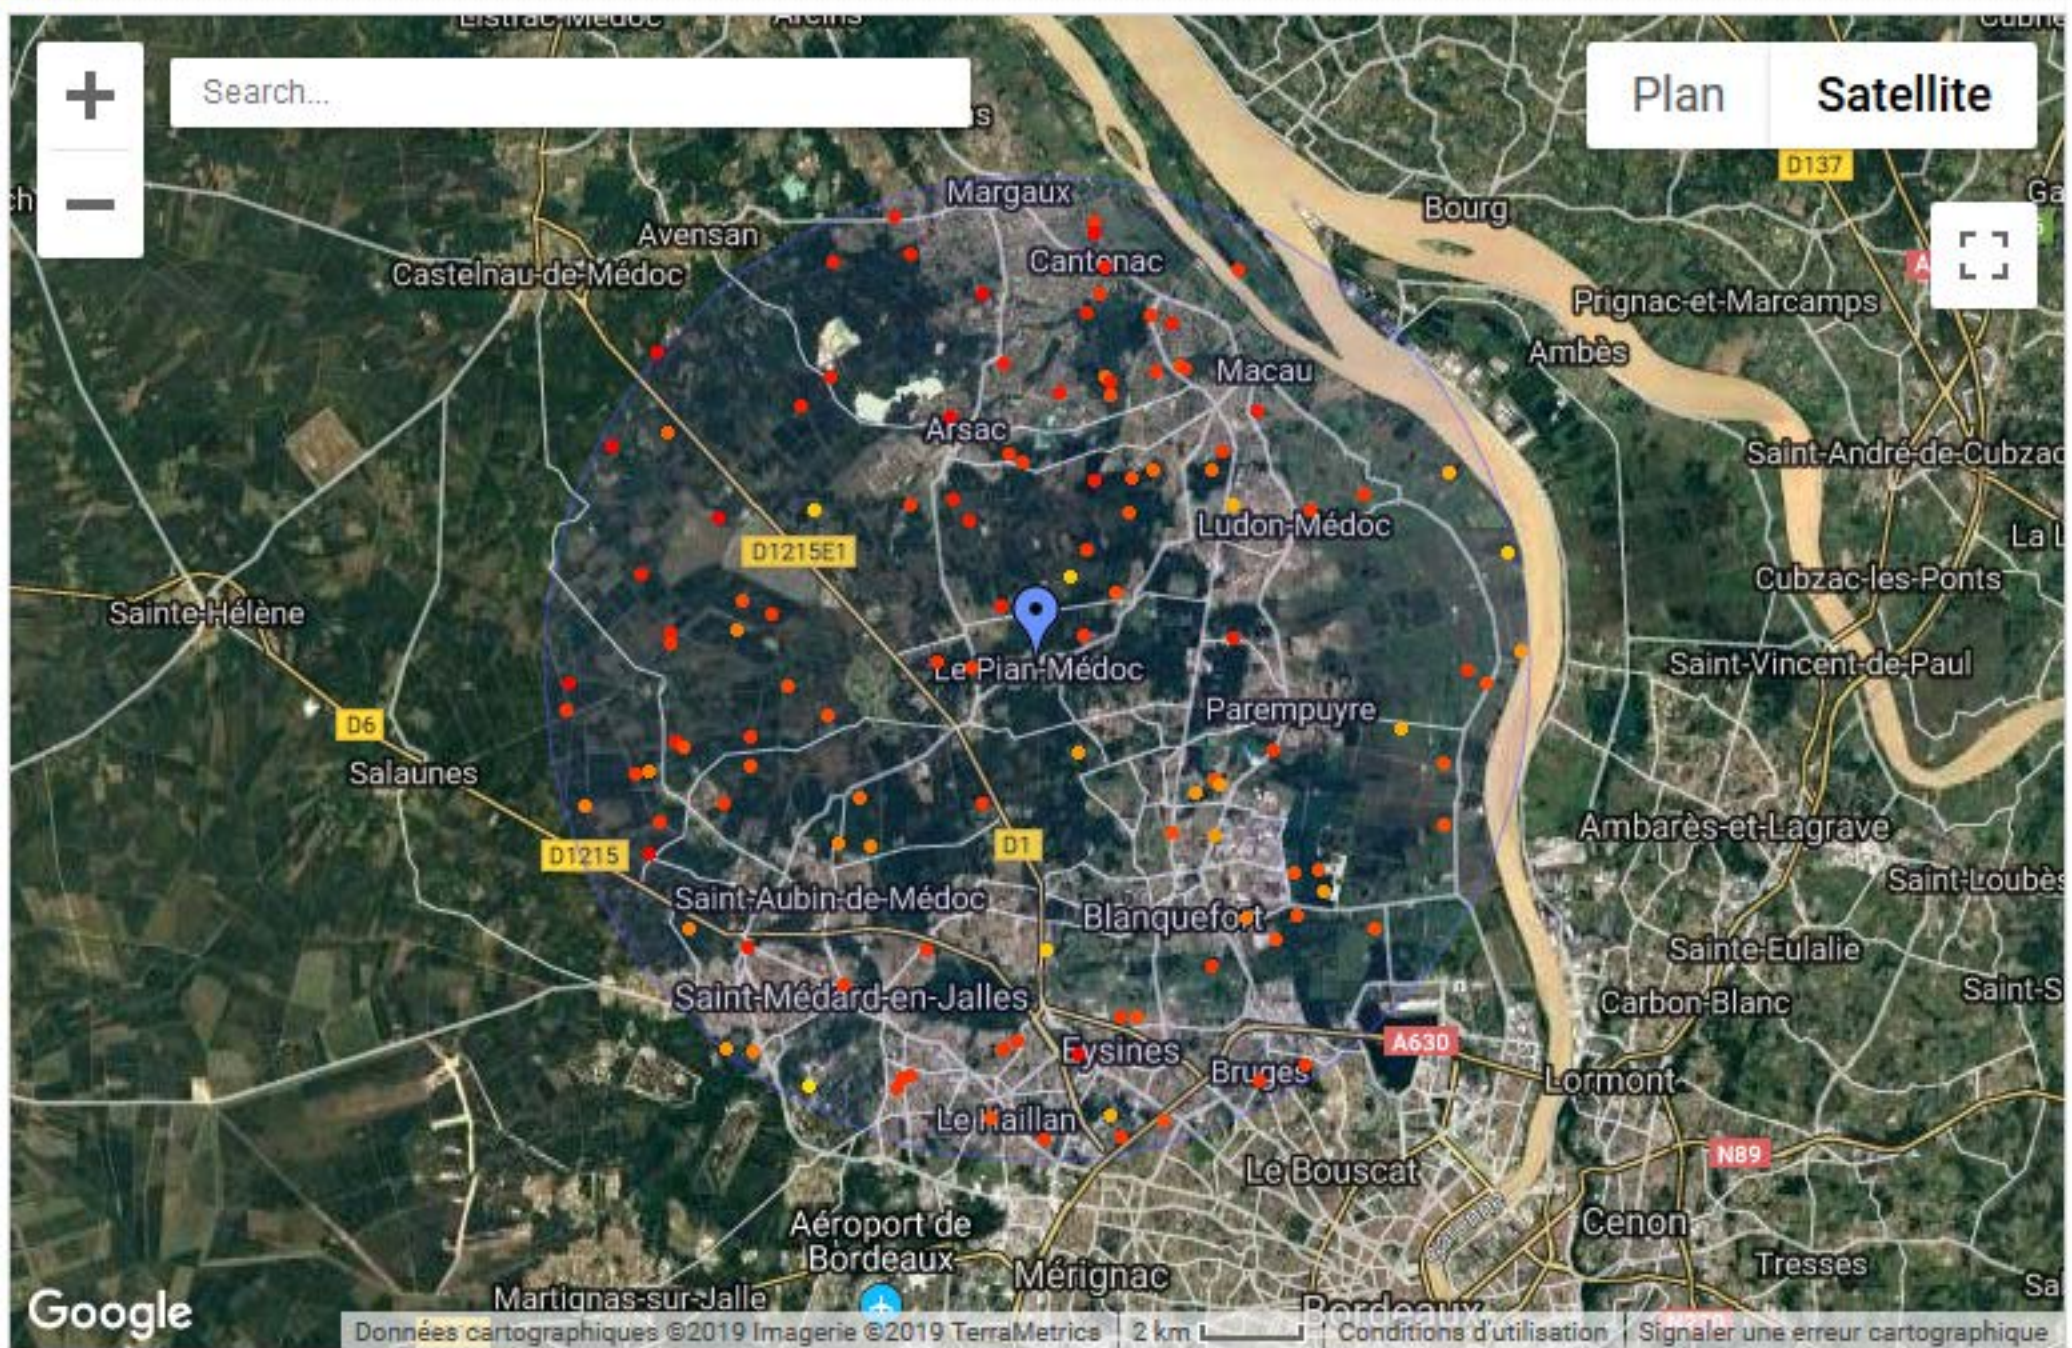

Map

Result

- Time range: from 2019-06-18 19:00:00 UTC to 2019-06-19 01:00:00 UTC
- Count: Exact 121 Strokes found
- Oldest: 2019-06-18 20:55:09 UTC
- Newest: 2019-06-18 23:55:43 UTC

Search Options

Coordinates: Distance (m):

Count: Min time: Max time: