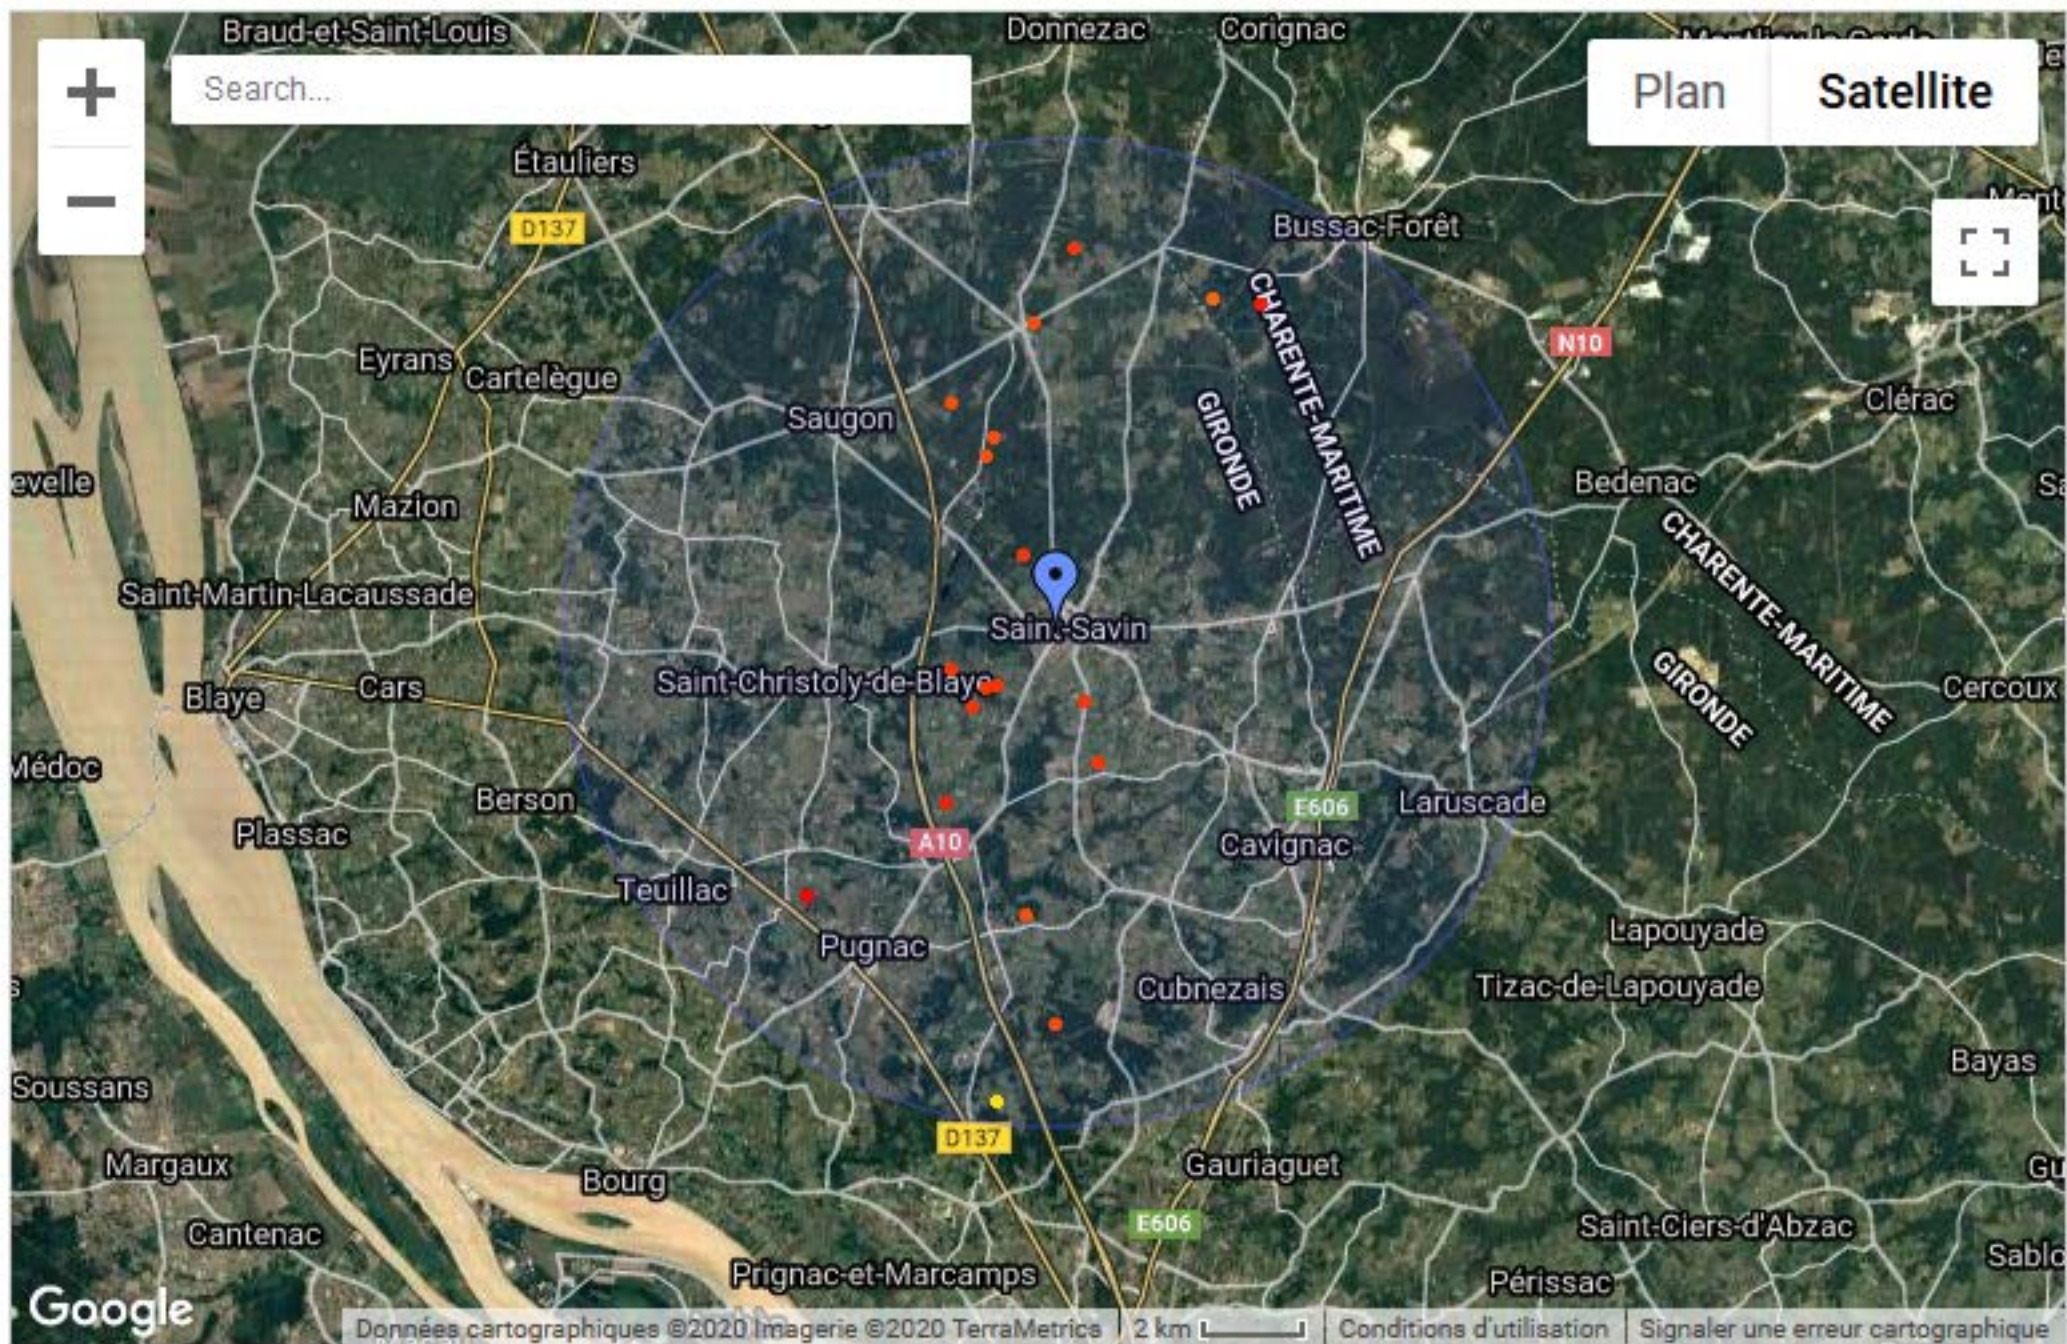

Map

Result

- Time range: from 2020-05-04 20:00:00 UTC to 2020-05-04 21:00:00 UTC
- Count: Exact 19 Strokes found
- Oldest: 2020-05-04 20:23:47 UTC
- Newest: 2020-05-04 20:47:17 UTC

Search Options

Coordinates: Distance (m):

Count: Min time: Max time:

Result

- Time range: from 2020-05-04 20:00:00 UTC to 2020-05-04 21:00:00 UTC
- Count: Exact 353 Strokes found
- Oldest: 2020-05-04 20:00:29 UTC
- Newest: 2020-05-04 20:59:49 UTC

Search Options

Coordinates: Distance (m):

Count: Min time: Max time: