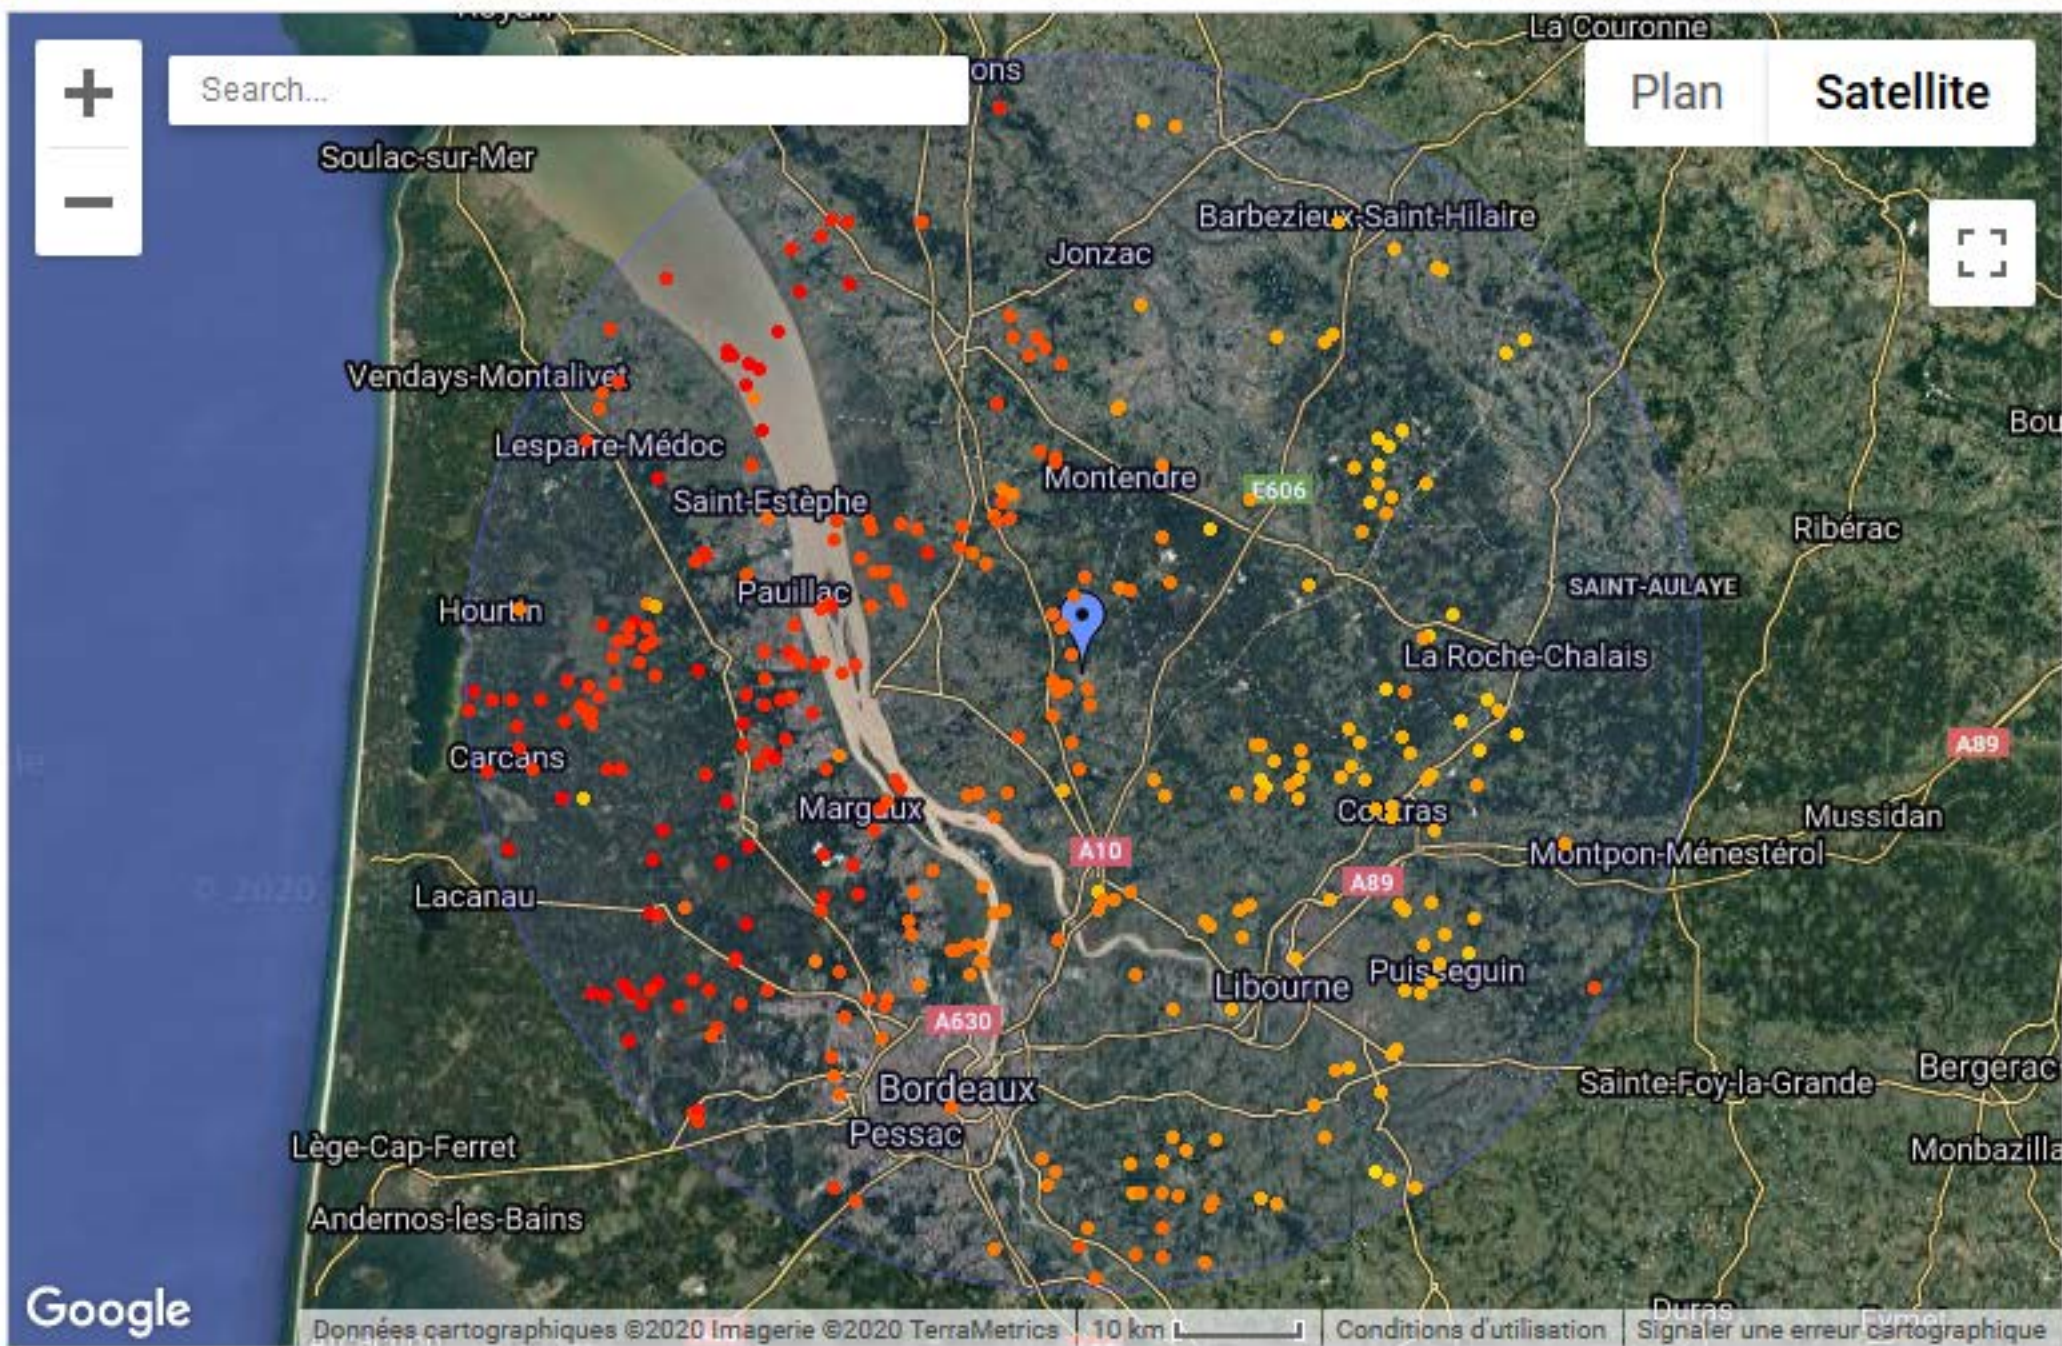

Map

Result

- Time range: from 2020-05-04 20:00:00 UTC to 2020-05-04 21:00:00 UTC
- Count: Exact 19 Strokes found
- Oldest: 2020-05-04 20:23:47 UTC
- Newest: 2020-05-04 20:47:17 UTC

Search Options

Coordinates: Distance (m):

Count: Min time: Max time:

Result

- Time range: from 2020-05-04 20:00:00 UTC to 2020-05-04 21:00:00 UTC
- Count: Exact 353 Strokes found
- Oldest: 2020-05-04 20:00:29 UTC
- Newest: 2020-05-04 20:59:49 UTC

Search Options

Coordinates: Distance (m):

Count: Min time: Max time: