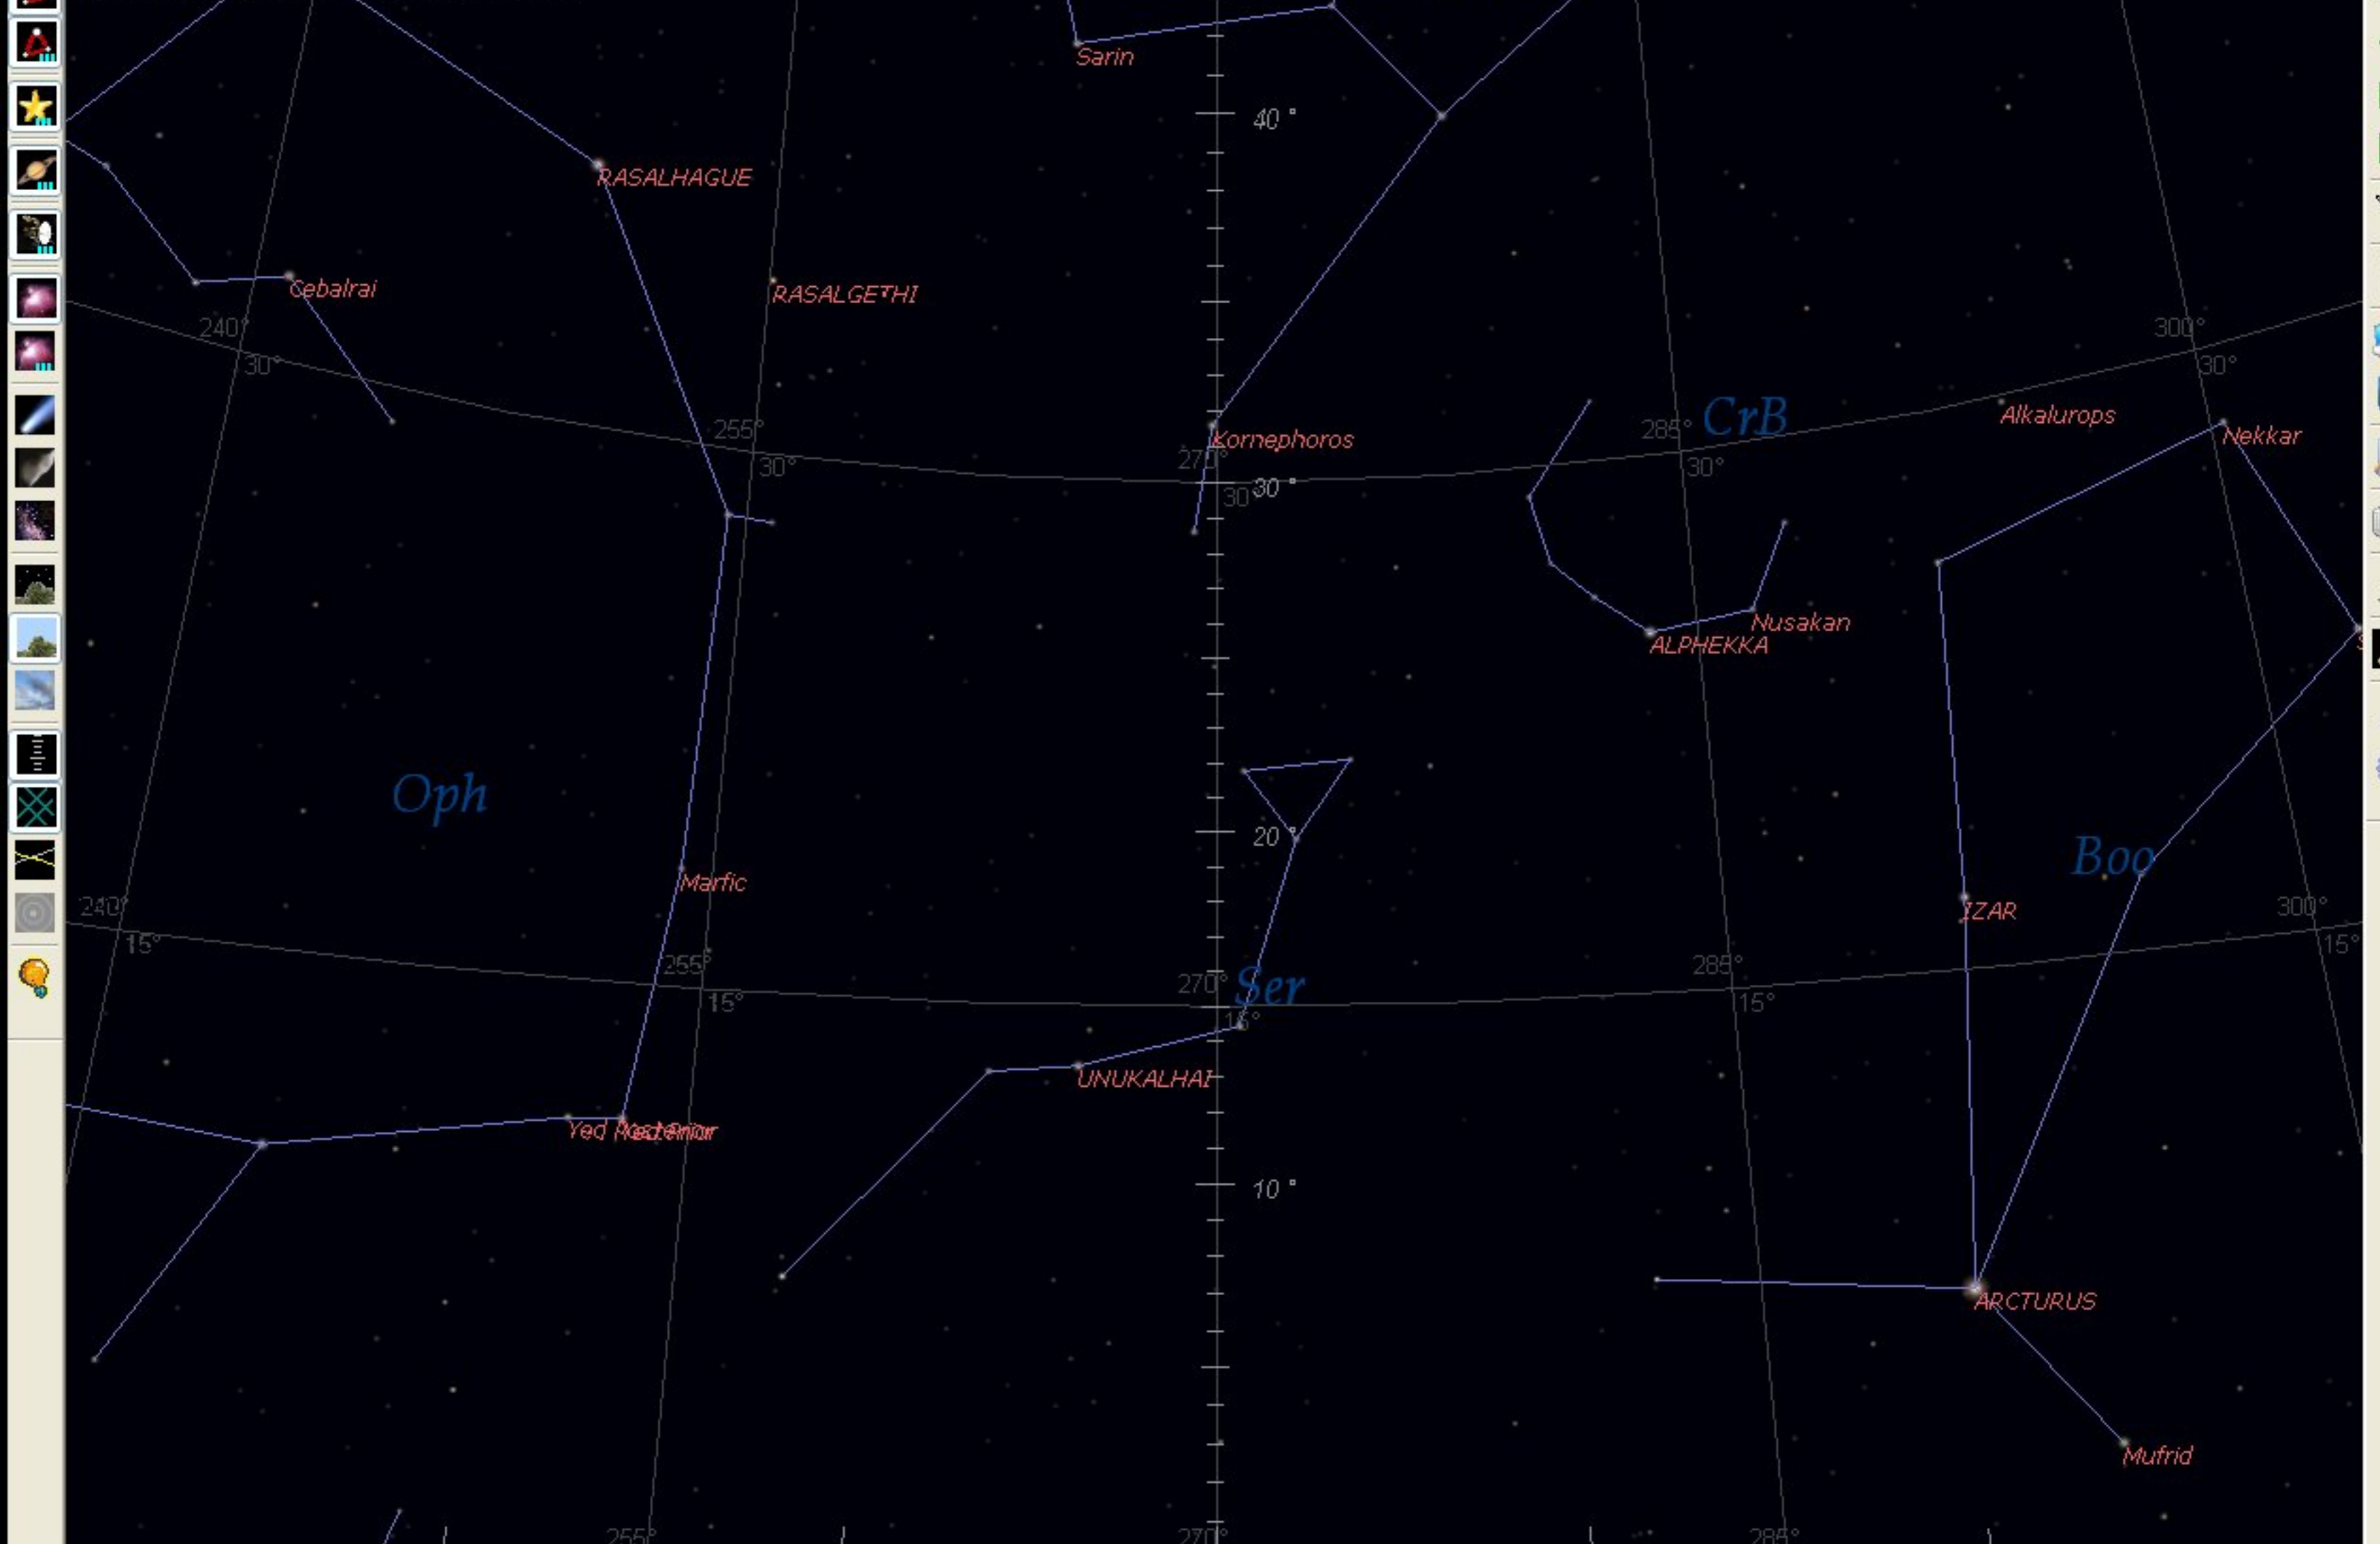

23:01:23 13/09/2011 Zoom: 1.0x (62.7°x45.8°)

Mode planétarium

Jabbah

23:30:47 13/09/2011 Zoom: 1.0x (62.7°x45.8°)